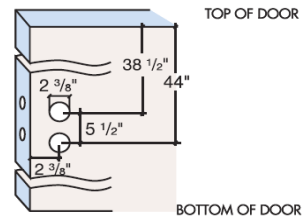

Door Shoe: Brass | Bronze | Zinc

Weatherstrip: White | Bronze

Hinges: Brass | Bronze | Zinc

(Flushbolts are also included with double door setup)

Predrilled bore backset: 2-3/8" | 2-3/4"

Predrilled for deadbolt: 5-1/2" | No